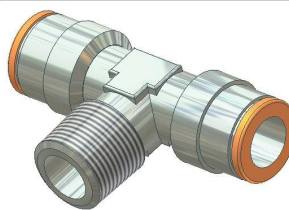

Push To Lock Tube Plug

Push To Lock Tube Union

Push To Lock Tube Bulkhead Union

Push To Lock Tube Reducer

Push To Lock Tube Elbow - 90°

Push To Lock Tube Tee

Push To Lock Y Union

Push To Lock Tube Cross

Push To Lock Tube To Male Bspt

Push To Lock Tube To Male Bsp/metric

Push To Lock Tube To Male Bspt 90° Elbow

Push To Lock Tube To Male Bspt 90° Elbow - Live Swivel

Push To Lock Tube To Male Bsp/metric 90° Elbow - Live Swivel

Push To Lock Male Branch Tee Tube To Bspt

Push To Lock Male Branch Tee Tube To Bspt - Live Swivel

Push To Lock Male Branch Tee Tube To Bsp/metric - Live Swivel

Push To Lock Male Run Tee - Tube Bspt

Push To Lock Male Run Tee - Tube Bspt - Live Swivel

Push To Lock Male Run Tee - Tube Bsp/metric - Live Swivel

Push To Lock Tube To Female Bsp/metric

Additional Push To Lock Fittings