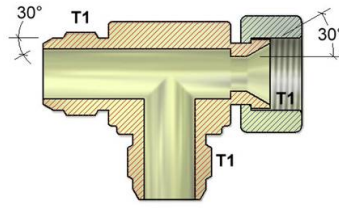

Malone Specialty Inc.
8900 East Ave., Mentor, Ohio 44060
Phone: 440-255-4200 ~ Fax: 440-255-0458
sales@malonespecialtyinc.com

PRODUCT LINE - JIS Fittings (Japanese Industrial Standard Fittings)

Jis Female Swivel Branch Tee Fittings

Jis Female Swivel Run Tee Fittings

Jis Male To Bspt Male Fittings

Jis Male To Bspt Male 45° Elbow

Jis Male To Bspt Male 90° Elbow Fittings

Jis Male To Bspp Male O-ring Fittings

Jis Male To Bspp Male O-Ring 45° Adjustable Elbow Fittings

Jis Male To Bspp Male O-Ring 90° Adjustable Elbow Fittings

Male Jic To Male Jis Union Fittings

Male Jic To Female Jis 30° Cone (British Thread)

Male Jis To Male Sae O-ring

Jis Male To Sae Male O-Ring 45° Adjustable Elbow

Jis Male To Sae Male O-Ring 90° Adjustable Elbow

Jis Male To Npt Male

Jis Male To Npt Male 90° Elbow

Jis Conversion Cone