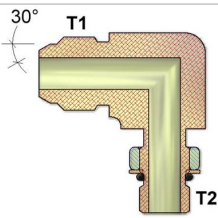

Jis Female Swivel Run Tee Fittings

Jis Male To Bspt Male Fittings

Jis Male To Bspt Male 45° Elbow

Jis Male To Bspt Male 90° Elbow Fittings

Jis Male To Bspp Male O-ring Fittings

Jis Male To Bspp Male O-Ring 45° Adjustable Elbow Fittings

Jis Male To Bspp Male O-Ring 90° Adjustable Elbow Fittings

Male Jic To Male Jis Union Fittings

Male Jic To Female Jis 30° Cone (British Thread)

Male Jis To Male Sae O-ring

Jis Male To Sae Male O-Ring 45° Adjustable Elbow

Jis Male To Sae Male O-Ring 90° Adjustable Elbow

Jis Male To Npt Male

Jis Male To Npt Male 90° Elbow

Jis Conversion Cone