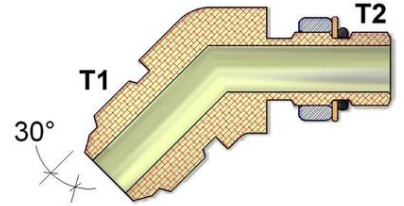

Jis Female Swivel Run Tee Fittings

Jis Male To Bspt Male Fittings

Jis Male To Bspt Male 45° Elbow

Jis Male To Bspt Male 90° Elbow Fittings

Jis Male To Bspp Male O-ring Fittings

Jis Male To Bspp Male O-Ring 45° Adjustable Elbow Fittings

Jis Male To Bspp Male O-Ring 90° Adjustable Elbow Fittings

Male Jic To Male Jis Union Fittings

Male Jic To Female Jis 30° Cone (British Thread)

Male Jis To Male Sae O-ring

Jis Male To Sae Male O-Ring 45° Adjustable Elbow

Jis Male To Sae Male O-Ring 90° Adjustable Elbow

Jis Male To Npt Male

Jis Male To Npt Male 90° Elbow

Jis Conversion Cone