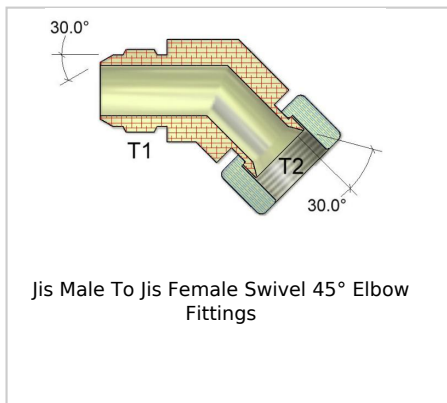

Malone Specialty Inc.
8900 East Ave., Mentor, Ohio 44060
Phone: 440-255-4200 ~ Fax: 440-255-0458
sales@malonespecialtyinc.com

PRODUCT LINE - JIS Fittings (Japanese Industrial Standard Fittings)

Jis Female Swivel Branch Tee Fittings

Jis Female Swivel Run Tee Fittings

Jis Male To Bspt Male Fittings

Jis Male To Bspt Male 45° Elbow

Jis Male To Bspt Male 90° Elbow Fittings

Jis Male To Bspp Male O-ring Fittings

Jis Male To Bspp Male O-Ring 45° Adjustable Elbow Fittings

Jis Male To Bspp Male O-Ring 90° Adjustable Elbow Fittings

Male Jic To Male Jis Union Fittings

Male Jic To Female Jis 30° Cone (British Thread)

Male Jis To Male Sae O-ring

Jis Male To Sae Male O-Ring 45° Adjustable Elbow

Jis Male To Sae Male O-Ring 90° Adjustable Elbow

Jis Male To Npt Male

Jis Male To Npt Male 90° Elbow

Jis Conversion Cone