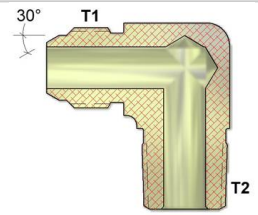

Jis Female Swivel Run Tee Fittings

Jis Male To Bspt Male Fittings

Jis Male To Bspt Male 45° Elbow

Jis Male To Bspt Male 90° Elbow Fittings

Jis Male To Bspp Male O-ring Fittings

Jis Male To Bspp Male O-Ring 45° Adjustable Elbow Fittings

Jis Male To Bspp Male O-Ring 90° Adjustable Elbow Fittings

Male Jic To Male Jis Union Fittings

Male Jic To Female Jis 30° Cone (British Thread)

Male Jis To Male Sae O-ring

Jis Male To Sae Male O-Ring 45° Adjustable Elbow

Jis Male To Sae Male O-Ring 90° Adjustable Elbow

Jis Male To Npt Male

Jis Male To Npt Male 90° Elbow

Jis Conversion Cone