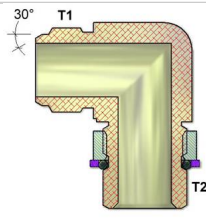

Jis Female Swivel Run Tee Fittings

Jis Male To Bspt Male Fittings

Jis Male To Bspt Male 45° Elbow

Jis Male To Bspt Male 90° Elbow Fittings

Jis Male To Bspp Male O-ring Fittings

Jis Male To Bspp Male O-Ring 45° Adjustable Elbow Fittings

Jis Male To Bspp Male O-Ring 90° Adjustable Elbow Fittings

Male Jic To Male Jis Union Fittings

Male Jic To Female Jis 30° Cone (British Thread)

Male Jis To Male Sae O-ring

Jis Male To Sae Male O-Ring 45° Adjustable Elbow

Jis Male To Sae Male O-Ring 90° Adjustable Elbow

Jis Male To Npt Male

Jis Male To Npt Male 90° Elbow

Jis Conversion Cone