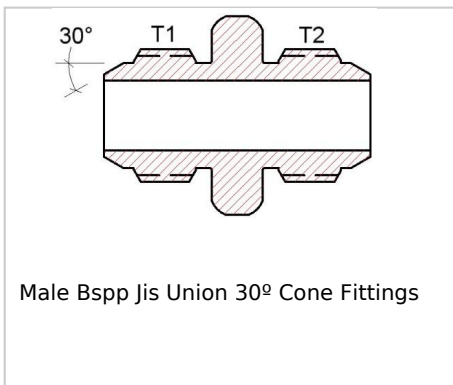

Malone Specialty Inc.
8900 East Ave., Mentor, Ohio 44060
Phone: 440-255-4200 ~ Fax: 440-255-0458
sales@malonespecialtyinc.com

PRODUCT LINE - JIS Fittings (Japanese Industrial Standard Fittings)

Jis Female Swivel Branch Tee Fittings

Jis Female Swivel Run Tee Fittings

Jis Male To Bspt Male Fittings

Jis Male To Bspt Male 45° Elbow

Jis Male To Bspt Male 90° Elbow Fittings

Jis Male To Bspp Male O-ring Fittings

Jis Male To Bspp Male O-Ring 45° Adjustable Elbow Fittings

Jis Male To Bspp Male O-Ring 90° Adjustable Elbow Fittings

Male Jic To Male Jis Union Fittings

Male Jic To Female Jis 30° Cone (British Thread)

Male Jis To Male Sae O-ring

Jis Male To Sae Male O-Ring 45° Adjustable Elbow

Jis Male To Sae Male O-Ring 90° Adjustable Elbow

Jis Male To Npt Male

Jis Male To Npt Male 90° Elbow

Jis Conversion Cone