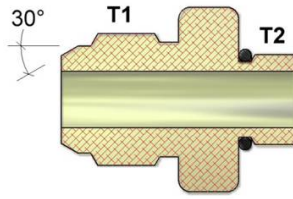

Jis Female Swivel Run Tee Fittings

Jis Male To Bspt Male Fittings

Jis Male To Bspt Male 45° Elbow

Jis Male To Bspt Male 90° Elbow Fittings

Jis Male To Bspp Male O-ring Fittings

Jis Male To Bspp Male O-Ring 45° Adjustable Elbow Fittings

Jis Male To Bspp Male O-Ring 90° Adjustable Elbow Fittings

Male Jic To Male Jis Union Fittings

Male Jic To Female Jis 30° Cone (British Thread)

Male Jis To Male Sae O-ring

Jis Male To Sae Male O-Ring 45° Adjustable Elbow

Jis Male To Sae Male O-Ring 90° Adjustable Elbow

Jis Male To Npt Male

Jis Male To Npt Male 90° Elbow

Jis Conversion Cone