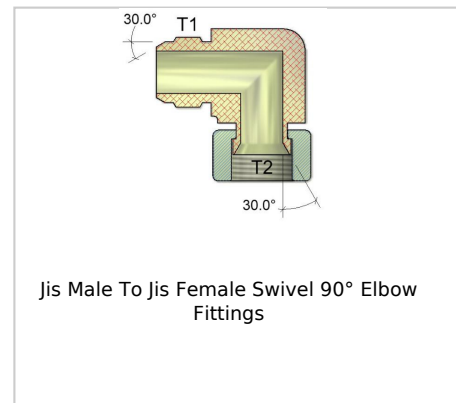

Malone Specialty Inc.
8900 East Ave., Mentor, Ohio 44060
Phone: 440-255-4200 ~ Fax: 440-255-0458
sales@malonespecialtyinc.com

PRODUCT LINE - JIS Fittings (Japanese Industrial Standard Fittings)

Jis Female Swivel Branch Tee Fittings

Jis Female Swivel Run Tee Fittings

Jis Male To Bspt Male Fittings

Jis Male To Bspt Male 45° Elbow

Jis Male To Bspt Male 90° Elbow Fittings

Jis Male To Bspp Male O-ring Fittings

Jis Male To Bspp Male O-Ring 45° Adjustable Elbow Fittings

Jis Male To Bspp Male O-Ring 90° Adjustable Elbow Fittings

Male Jic To Male Jis Union Fittings

Male Jic To Female Jis 30° Cone (British Thread)

Male Jis To Male Sae O-ring

Jis Male To Sae Male O-Ring 45° Adjustable Elbow

Jis Male To Sae Male O-Ring 90° Adjustable Elbow

Jis Male To Npt Male

Jis Male To Npt Male 90° Elbow

Jis Conversion Cone