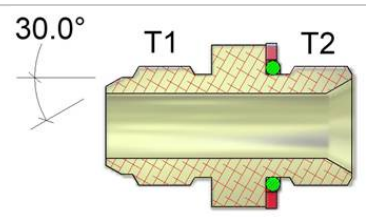

Jis Female Swivel Run Tee Fittings

Jis Male To Bspt Male Fittings

Jis Male To Bspt Male 45° Elbow

Jis Male To Bspt Male 90° Elbow Fittings

Jis Male To Bspp Male O-ring Fittings

Jis Male To Bspp Male O-Ring 45° Adjustable Elbow Fittings

Jis Male To Bspp Male O-Ring 90° Adjustable Elbow Fittings

Male Jic To Male Jis Union Fittings

Male Jic To Female Jis 30° Cone (British Thread)

Male Jis To Male Sae O-ring

Jis Male To Sae Male O-Ring 45° Adjustable Elbow

Jis Male To Sae Male O-Ring 90° Adjustable Elbow

Jis Male To Npt Male

Jis Male To Npt Male 90° Elbow

Jis Conversion Cone