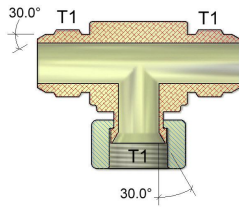

Jis Female Swivel Branch Tee Fittings