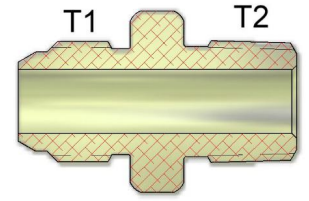

Malone Specialty Inc.
8900 East Ave., Mentor, Ohio 44060
Phone: 440-255-4200 ~ Fax: 440-255-0458
sales@malonespecialtyinc.com

PRODUCT LINE - JIS Fittings (Japanese Industrial Standard Fittings)

Jis Female Swivel Branch Tee Fittings

Jis Female Swivel Run Tee Fittings

Jis Male To Bspt Male Fittings

Jis Male To Bspt Male 45° Elbow

Jis Male To Bspt Male 90° Elbow Fittings

Jis Male To Bspp Male O-ring Fittings

Jis Male To Bspp Male O-Ring 45° Adjustable Elbow Fittings

Jis Male To Bspp Male O-Ring 90° Adjustable Elbow Fittings

Male Jic To Male Jis Union Fittings

Male Jic To Female Jis 30° Cone (British Thread)

Male Jis To Male Sae O-ring

Jis Male To Sae Male O-Ring 45° Adjustable Elbow

Jis Male To Sae Male O-Ring 90° Adjustable Elbow

Jis Male To Npt Male

Jis Male To Npt Male 90° Elbow

Jis Conversion Cone