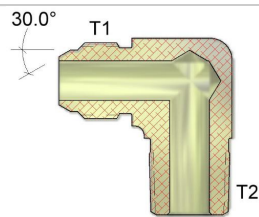

Jis Female Swivel Run Tee Fittings

Jis Male To Bspt Male Fittings

Jis Male To Bspt Male 45° Elbow

Jis Male To Bspt Male 90° Elbow Fittings

Jis Male To Bspp Male O-ring Fittings

Jis Male To Bspp Male O-Ring 45° Adjustable Elbow Fittings

Jis Male To Bspp Male O-Ring 90° Adjustable Elbow Fittings

Male Jic To Male Jis Union Fittings

Male Jic To Female Jis 30° Cone (British Thread)

Male Jis To Male Sae O-ring

Jis Male To Sae Male O-Ring 45° Adjustable Elbow

Jis Male To Sae Male O-Ring 90° Adjustable Elbow

Jis Male To Npt Male

Jis Male To Npt Male 90° Elbow

Jis Conversion Cone