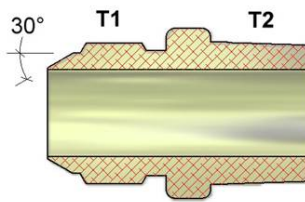

Jis Female Swivel Run Tee Fittings

Jis Male To Bspt Male Fittings

Jis Male To Bspt Male 45° Elbow

Jis Male To Bspt Male 90° Elbow Fittings

Jis Male To Bspp Male O-ring Fittings

Jis Male To Bspp Male O-Ring 45° Adjustable Elbow Fittings

Jis Male To Bspp Male O-Ring 90° Adjustable Elbow Fittings

Male Jic To Male Jis Union Fittings

Male Jic To Female Jis 30° Cone (British Thread)

Male Jis To Male Sae O-ring

Jis Male To Sae Male O-Ring 45° Adjustable Elbow

Jis Male To Sae Male O-Ring 90° Adjustable Elbow

Jis Male To Npt Male

Jis Male To Npt Male 90° Elbow

Jis Conversion Cone