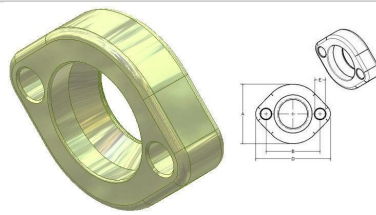

Female Bspp Swivel High Pressure

Female Bspp Swivel High Pressure 45°

Female Bspp Swivel High Pressure 90°

Male Metric "s" High Pressure

Female Metric "s" Swivel O-Ring High Pressure

Female Metric "s" Swivel O-Ring High Pressure 45°

Female Metric "s" Swivel O-Ring High Pressure 90°

Flange Poclair Male Original High Pressure

Poclair Flange Head Dimensions

Flange Poclair Female Original High Pressure

Flange Poclair Female Original High Pressure 90° Elbow