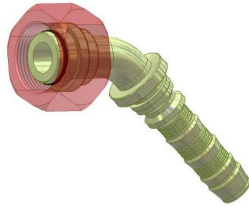

Female Bspp Swivel High Pressure

Female Bspp Swivel High Pressure 45°

Female Bspp Swivel High Pressure 90°

Male Metric "s" High Pressure

Female Metric "s" Swivel O-Ring High Pressure

Female Metric "s" Swivel O-Ring High Pressure 45°

Female Metric "s" Swivel O-Ring High Pressure 90°

Flange Poclair Male Original High Pressure

Poclair Flange Head Dimensions

Flange Poclair Female Original High Pressure

Flange Poclair Female Original High Pressure 90° Elbow

Male Jic High Pressure

Female Jic Swivel High Pressure

Female Jic Swivel High Pressure 45°

Female Jic Swivel High Pressure 90°

Male Npt High Pressure

Flange Code 61 High Pressure

Flange Code 61 High Pressure 45°